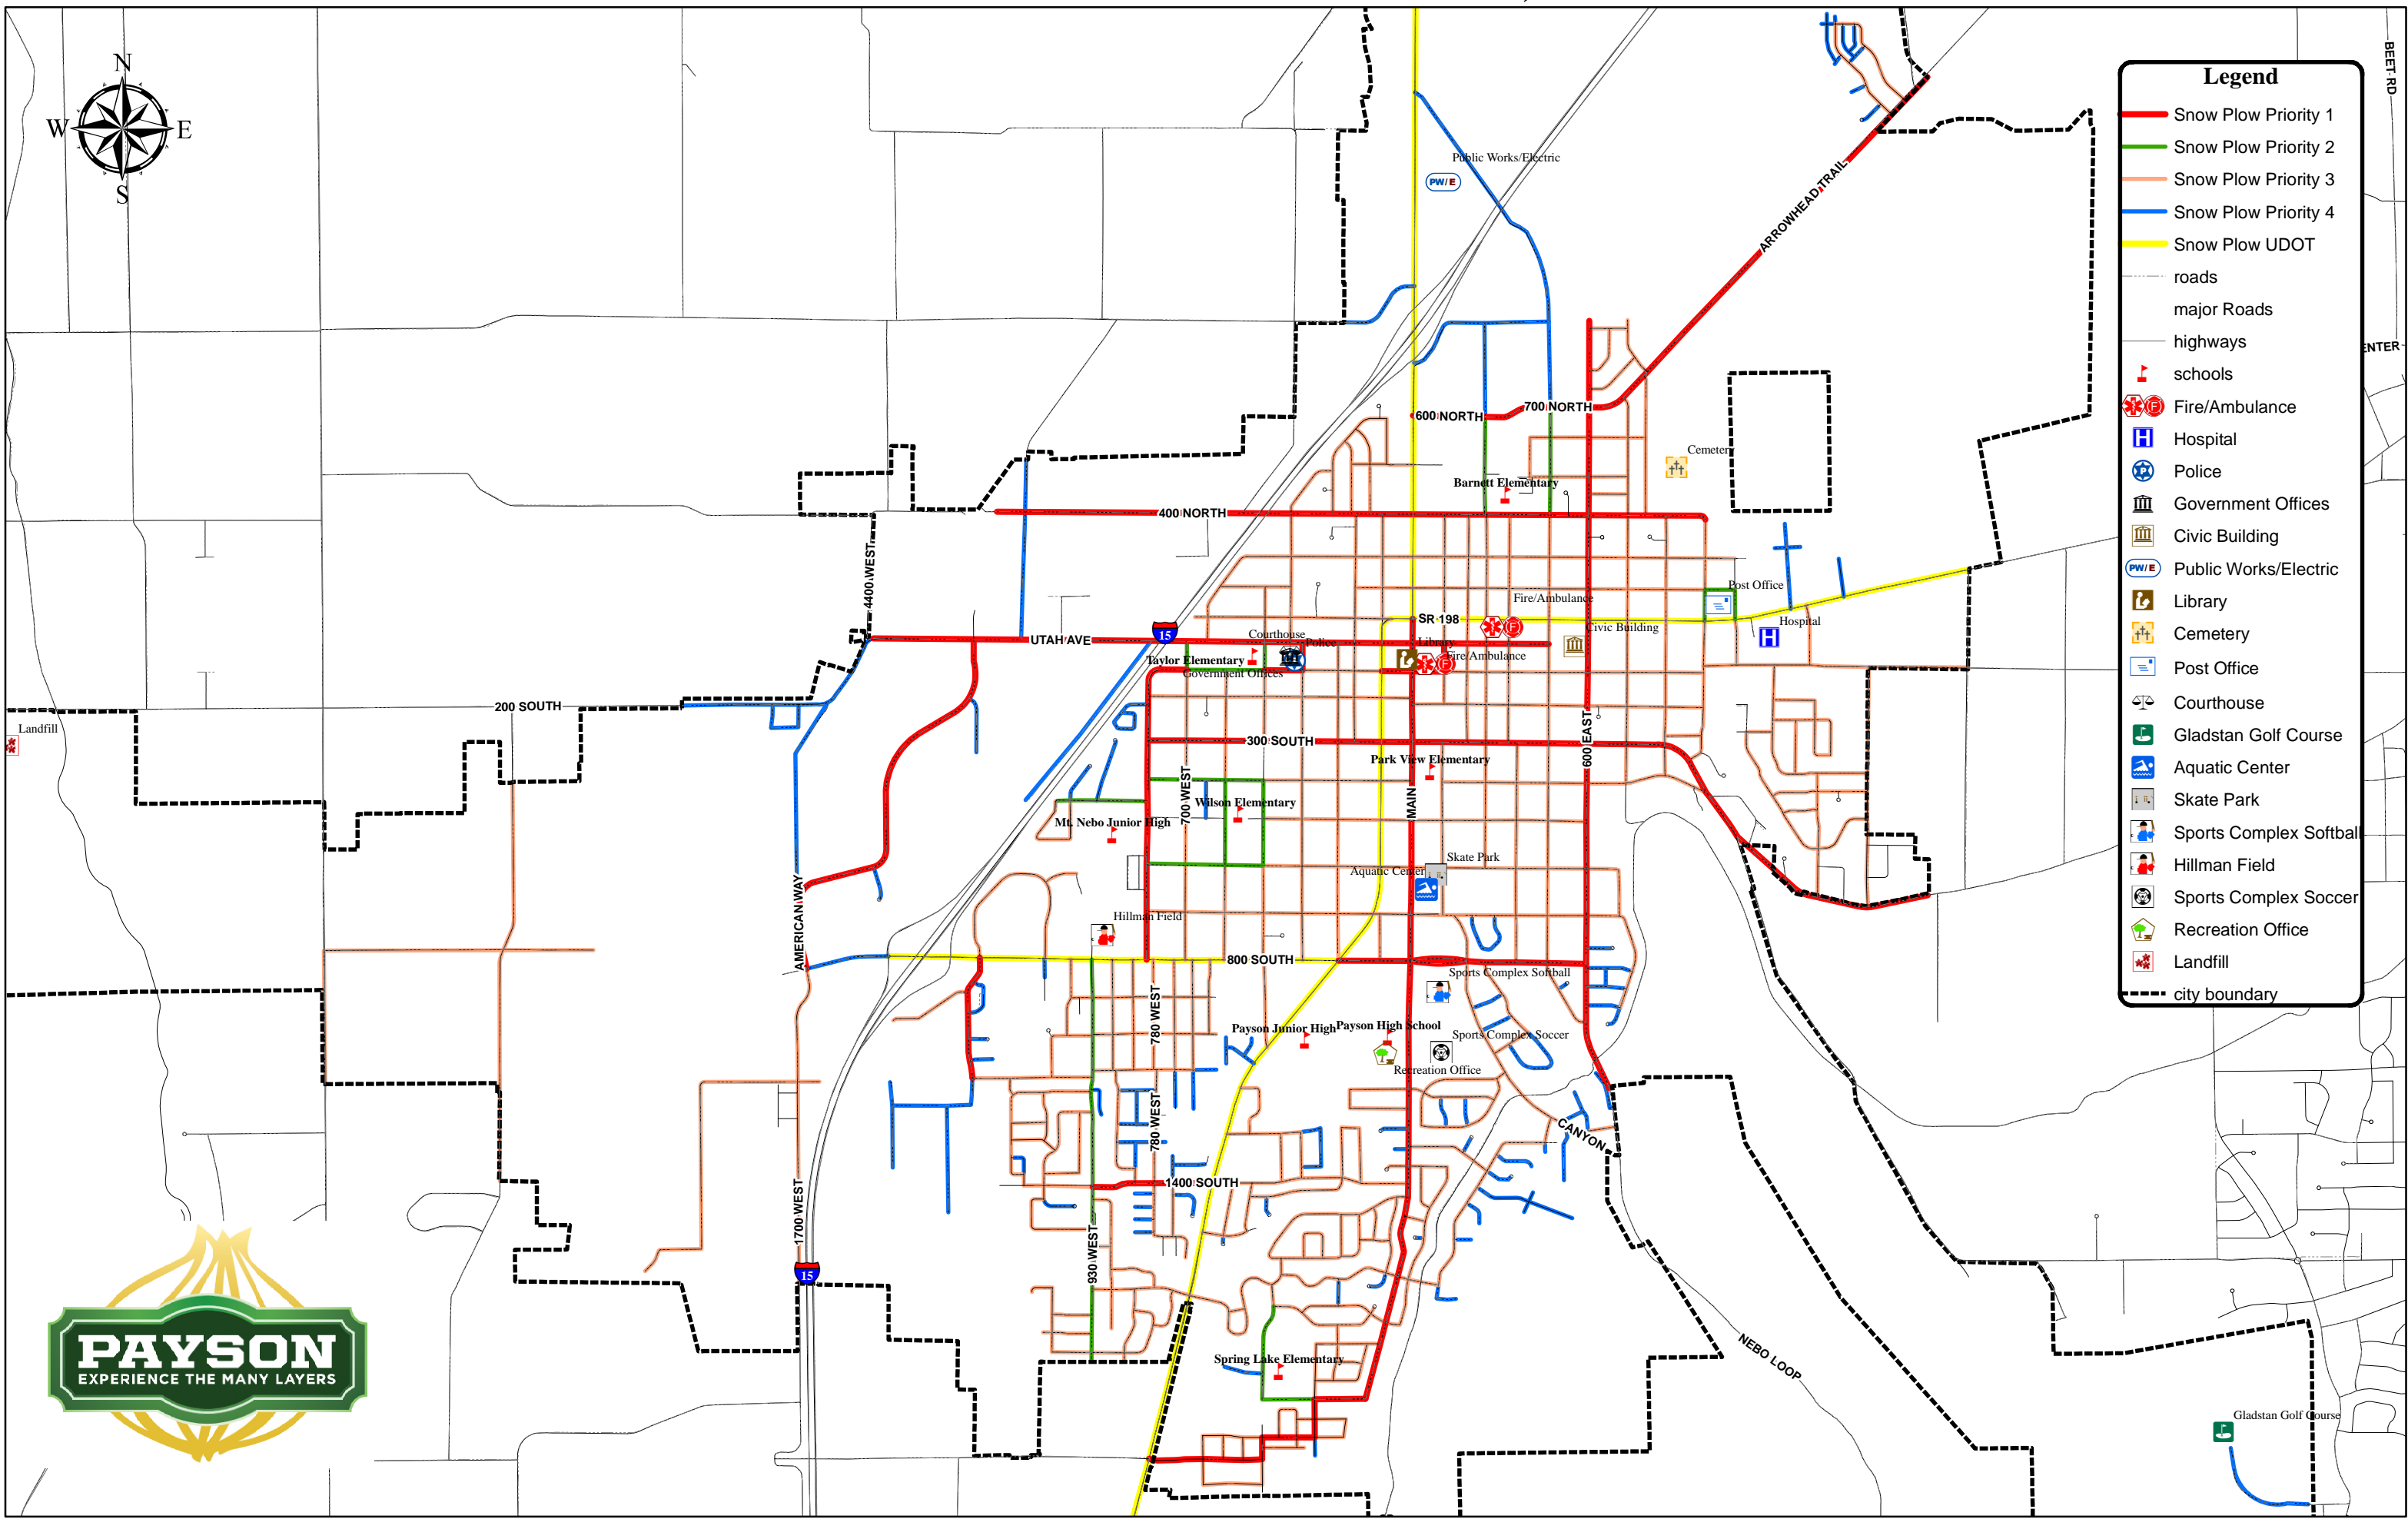

PAYSON CITY SNOW PLOW PRIORITY, 2020

Legend

- Snow Plow Priority 1
- Snow Plow Priority 2
- Snow Plow Priority 3
- Snow Plow Priority 4
- Snow Plow UDOT
- roads
- major Roads
- highways
- 📍 schools
- 🚒 Fire/Ambulance
- H Hospital
- 👮 Police
- 🏛️ Government Offices
- 🏛️ Civic Building
- 🚚 Public Works/Electric
- 📖 Library
- 🏘️ Cemetery
- 📬 Post Office
- ⚖️ Courthouse
- 🏌️ Gladstan Golf Course
- 🏊 Aquatic Center
- 🛹 Skate Park
- 🏟️ Sports Complex Softball
- 🏟️ Hillman Field
- 🏟️ Sports Complex Soccer
- 🏡 Recreation Office
- 🗑️ Landfill
- - - city boundary

Gladstan Golf Course