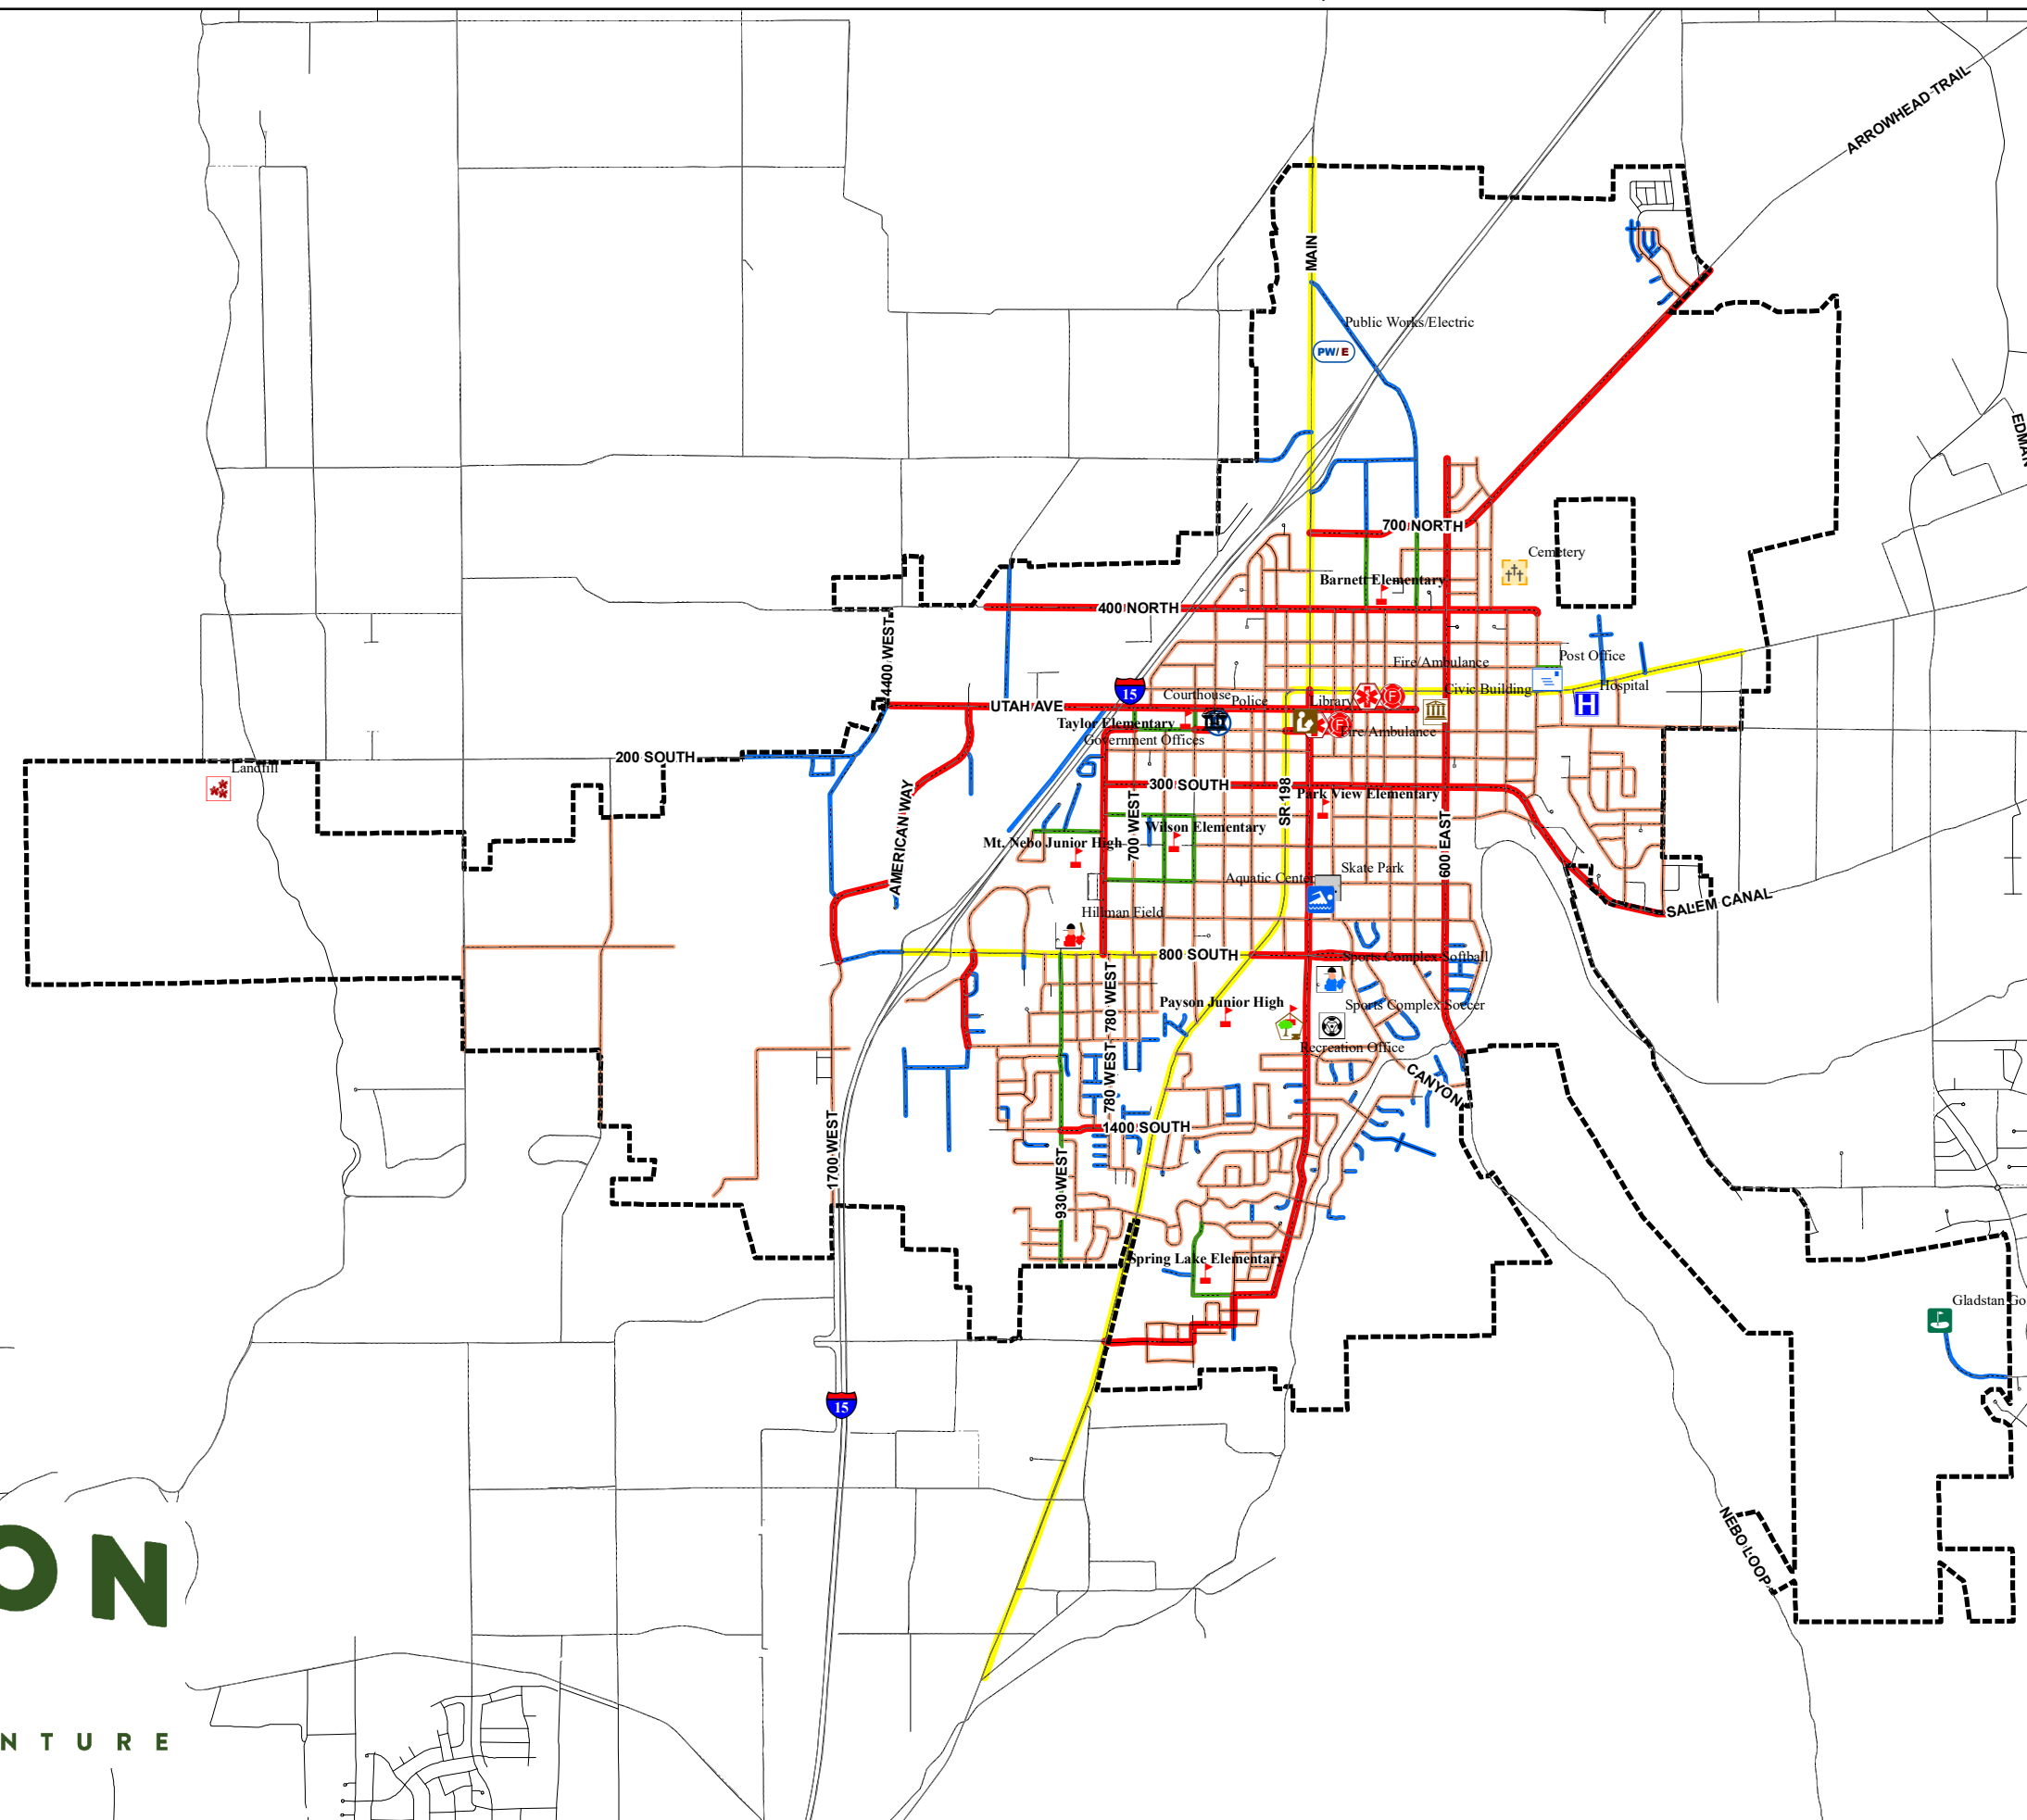

# PAYSON CITY SNOW PLOW PRIORITY, 2021

**Legend**

- Snow Plow Priority 1
- Snow Plow Priority 2
- Snow Plow Priority 3
- Snow Plow Priority 4
- Snow Plow UDOT
- roads
- major Roads
- highways
- schools
- Fire/Ambulance
- Hospital
- Police
- Government Offices
- Civic Building
- Public Works/Electric
- Library
- Cemetery
- Post Office
- Courthouse
- Gladstan Golf Course
- Aquatic Center
- Skate Park
- Sports Complex Softball
- Hillman Field
- Sports Complex Soccer
- Recreation Office
- Landfill
- - - city boundary

**PAYSON**  
 UTAH  
 HOME TO ADVENTURE