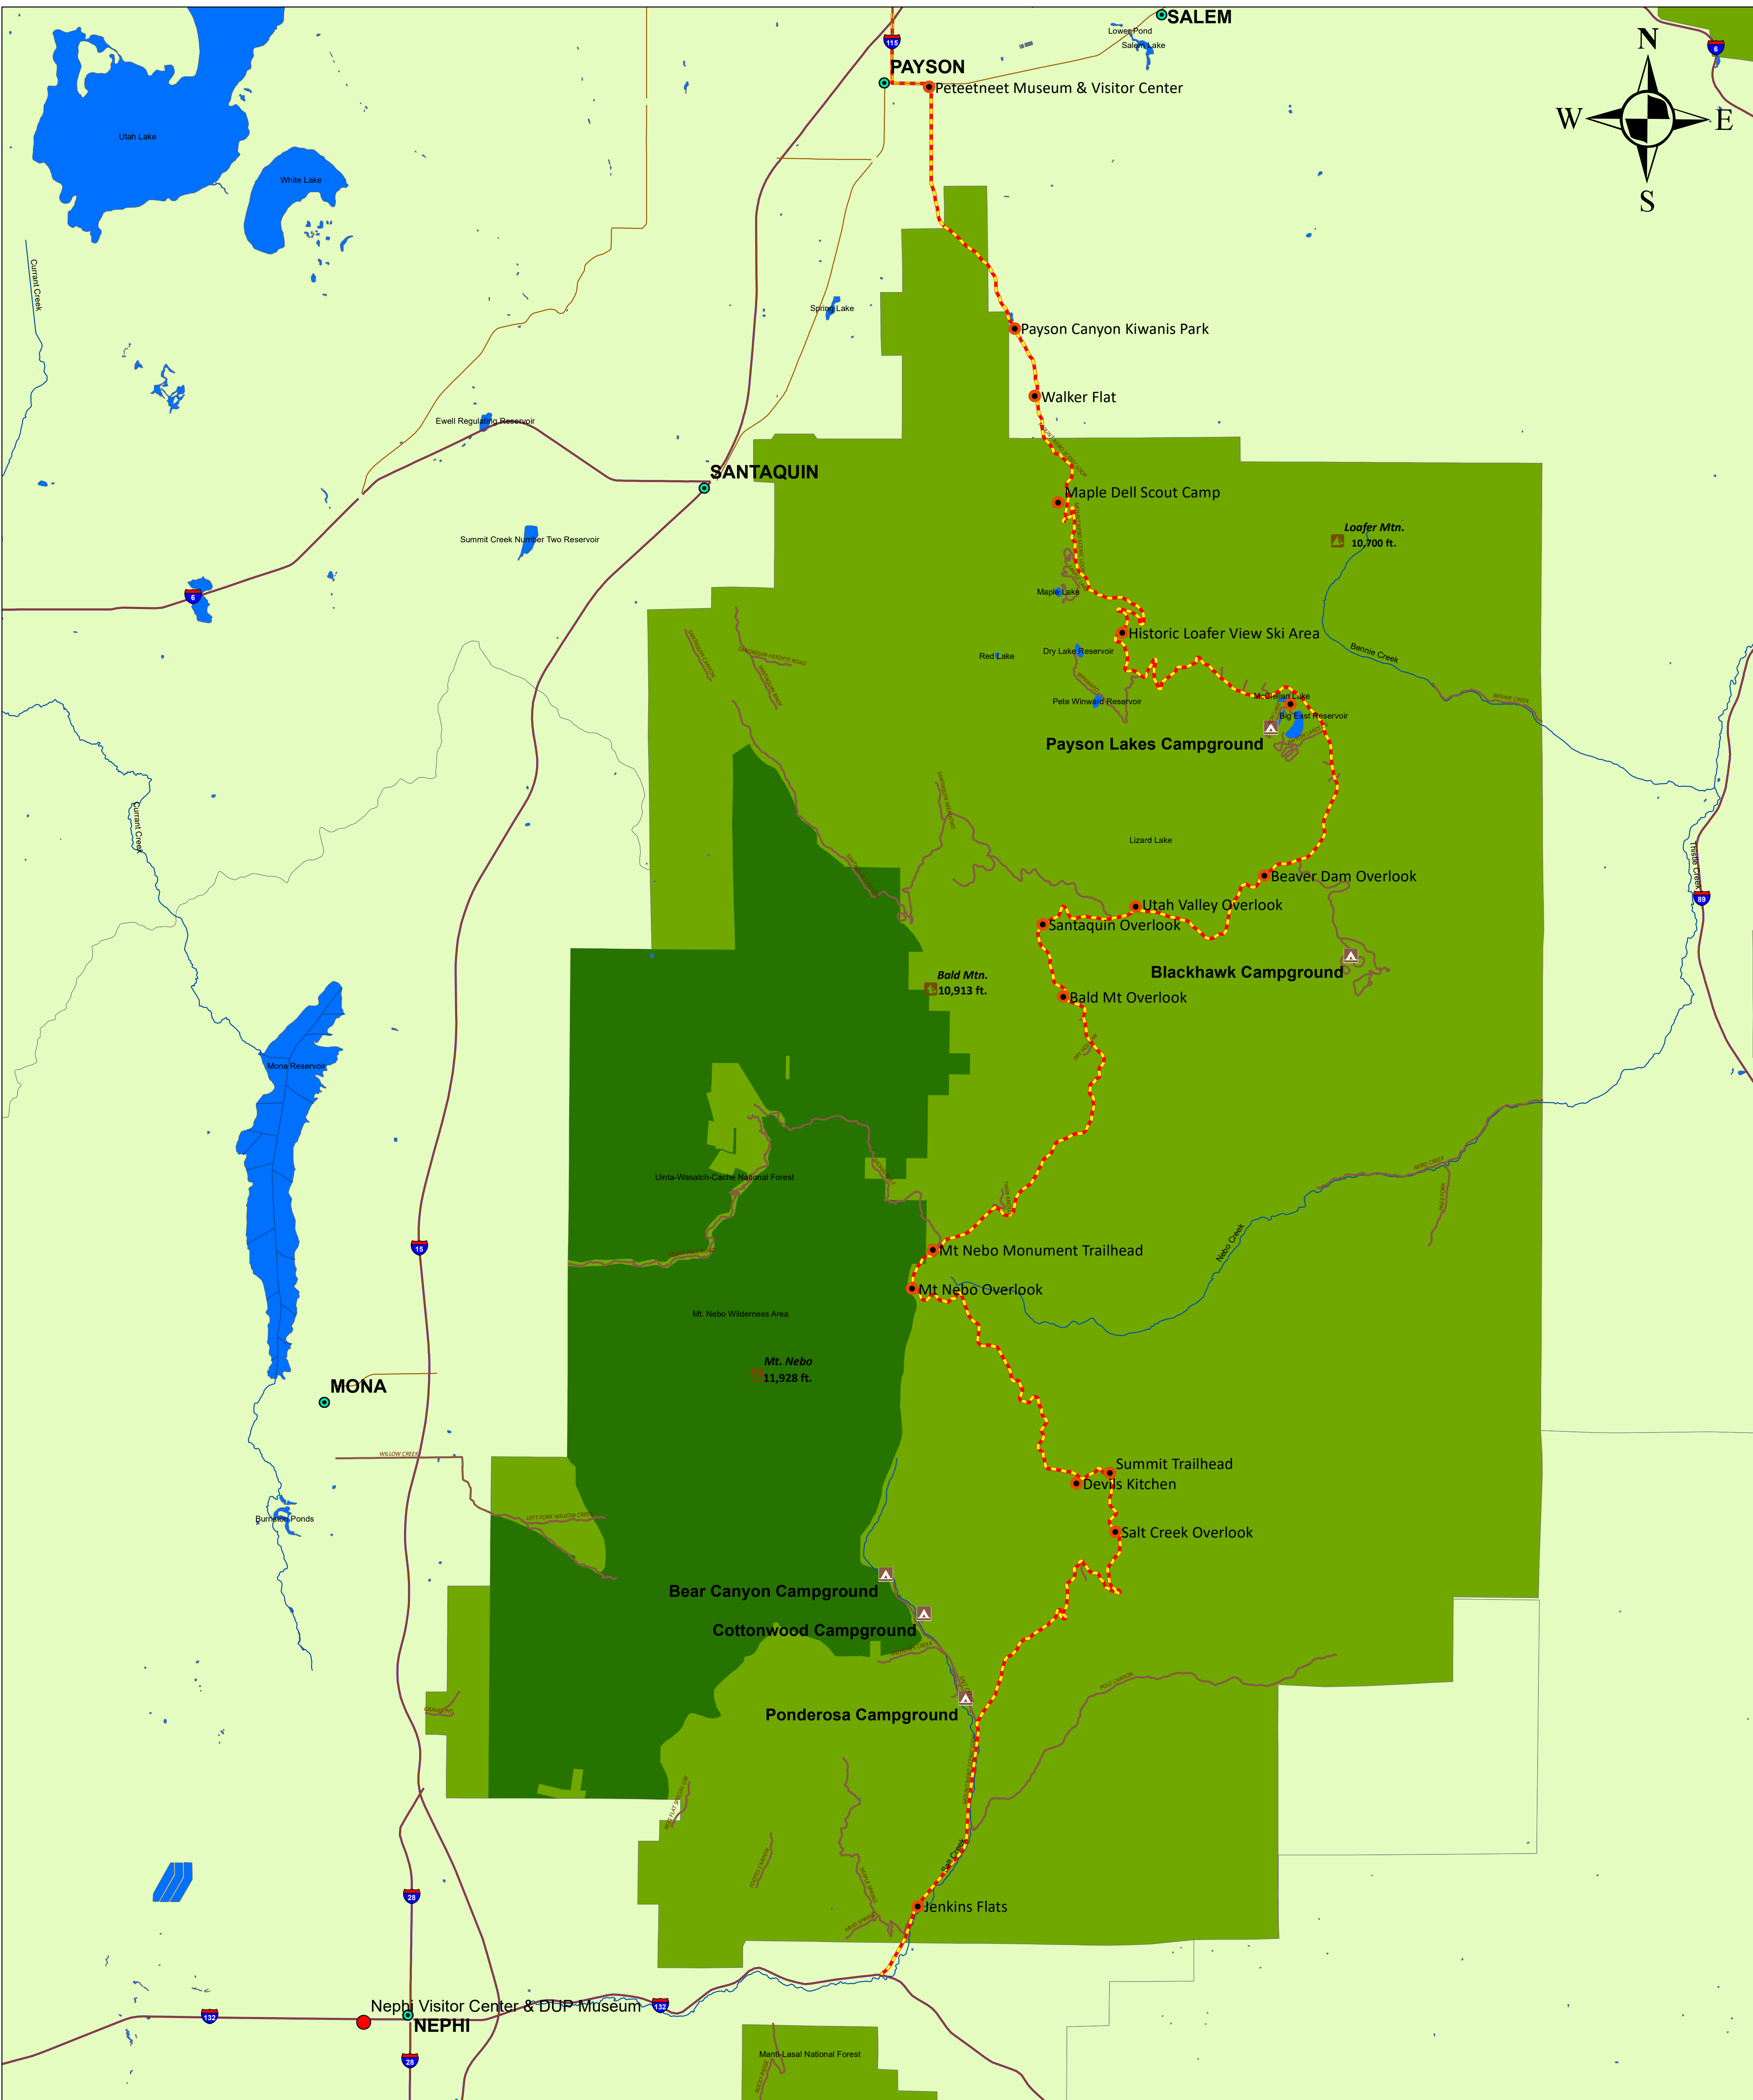

NEBO LOOP SCENIC BYWAY

Legend

- | | | | |
|------------------------|---------------------|-----------|---------------|
| Mountains | City | Roads | USFS Boundary |
| Points Of Interest | Visitor Center | Streams | |
| Campgrounds | RoadsShieldLines | Lakes | |
| Nebo Scenic Loop Byway | Wilderness Boundary | USA Roads | |

2 1 0 2 Miles