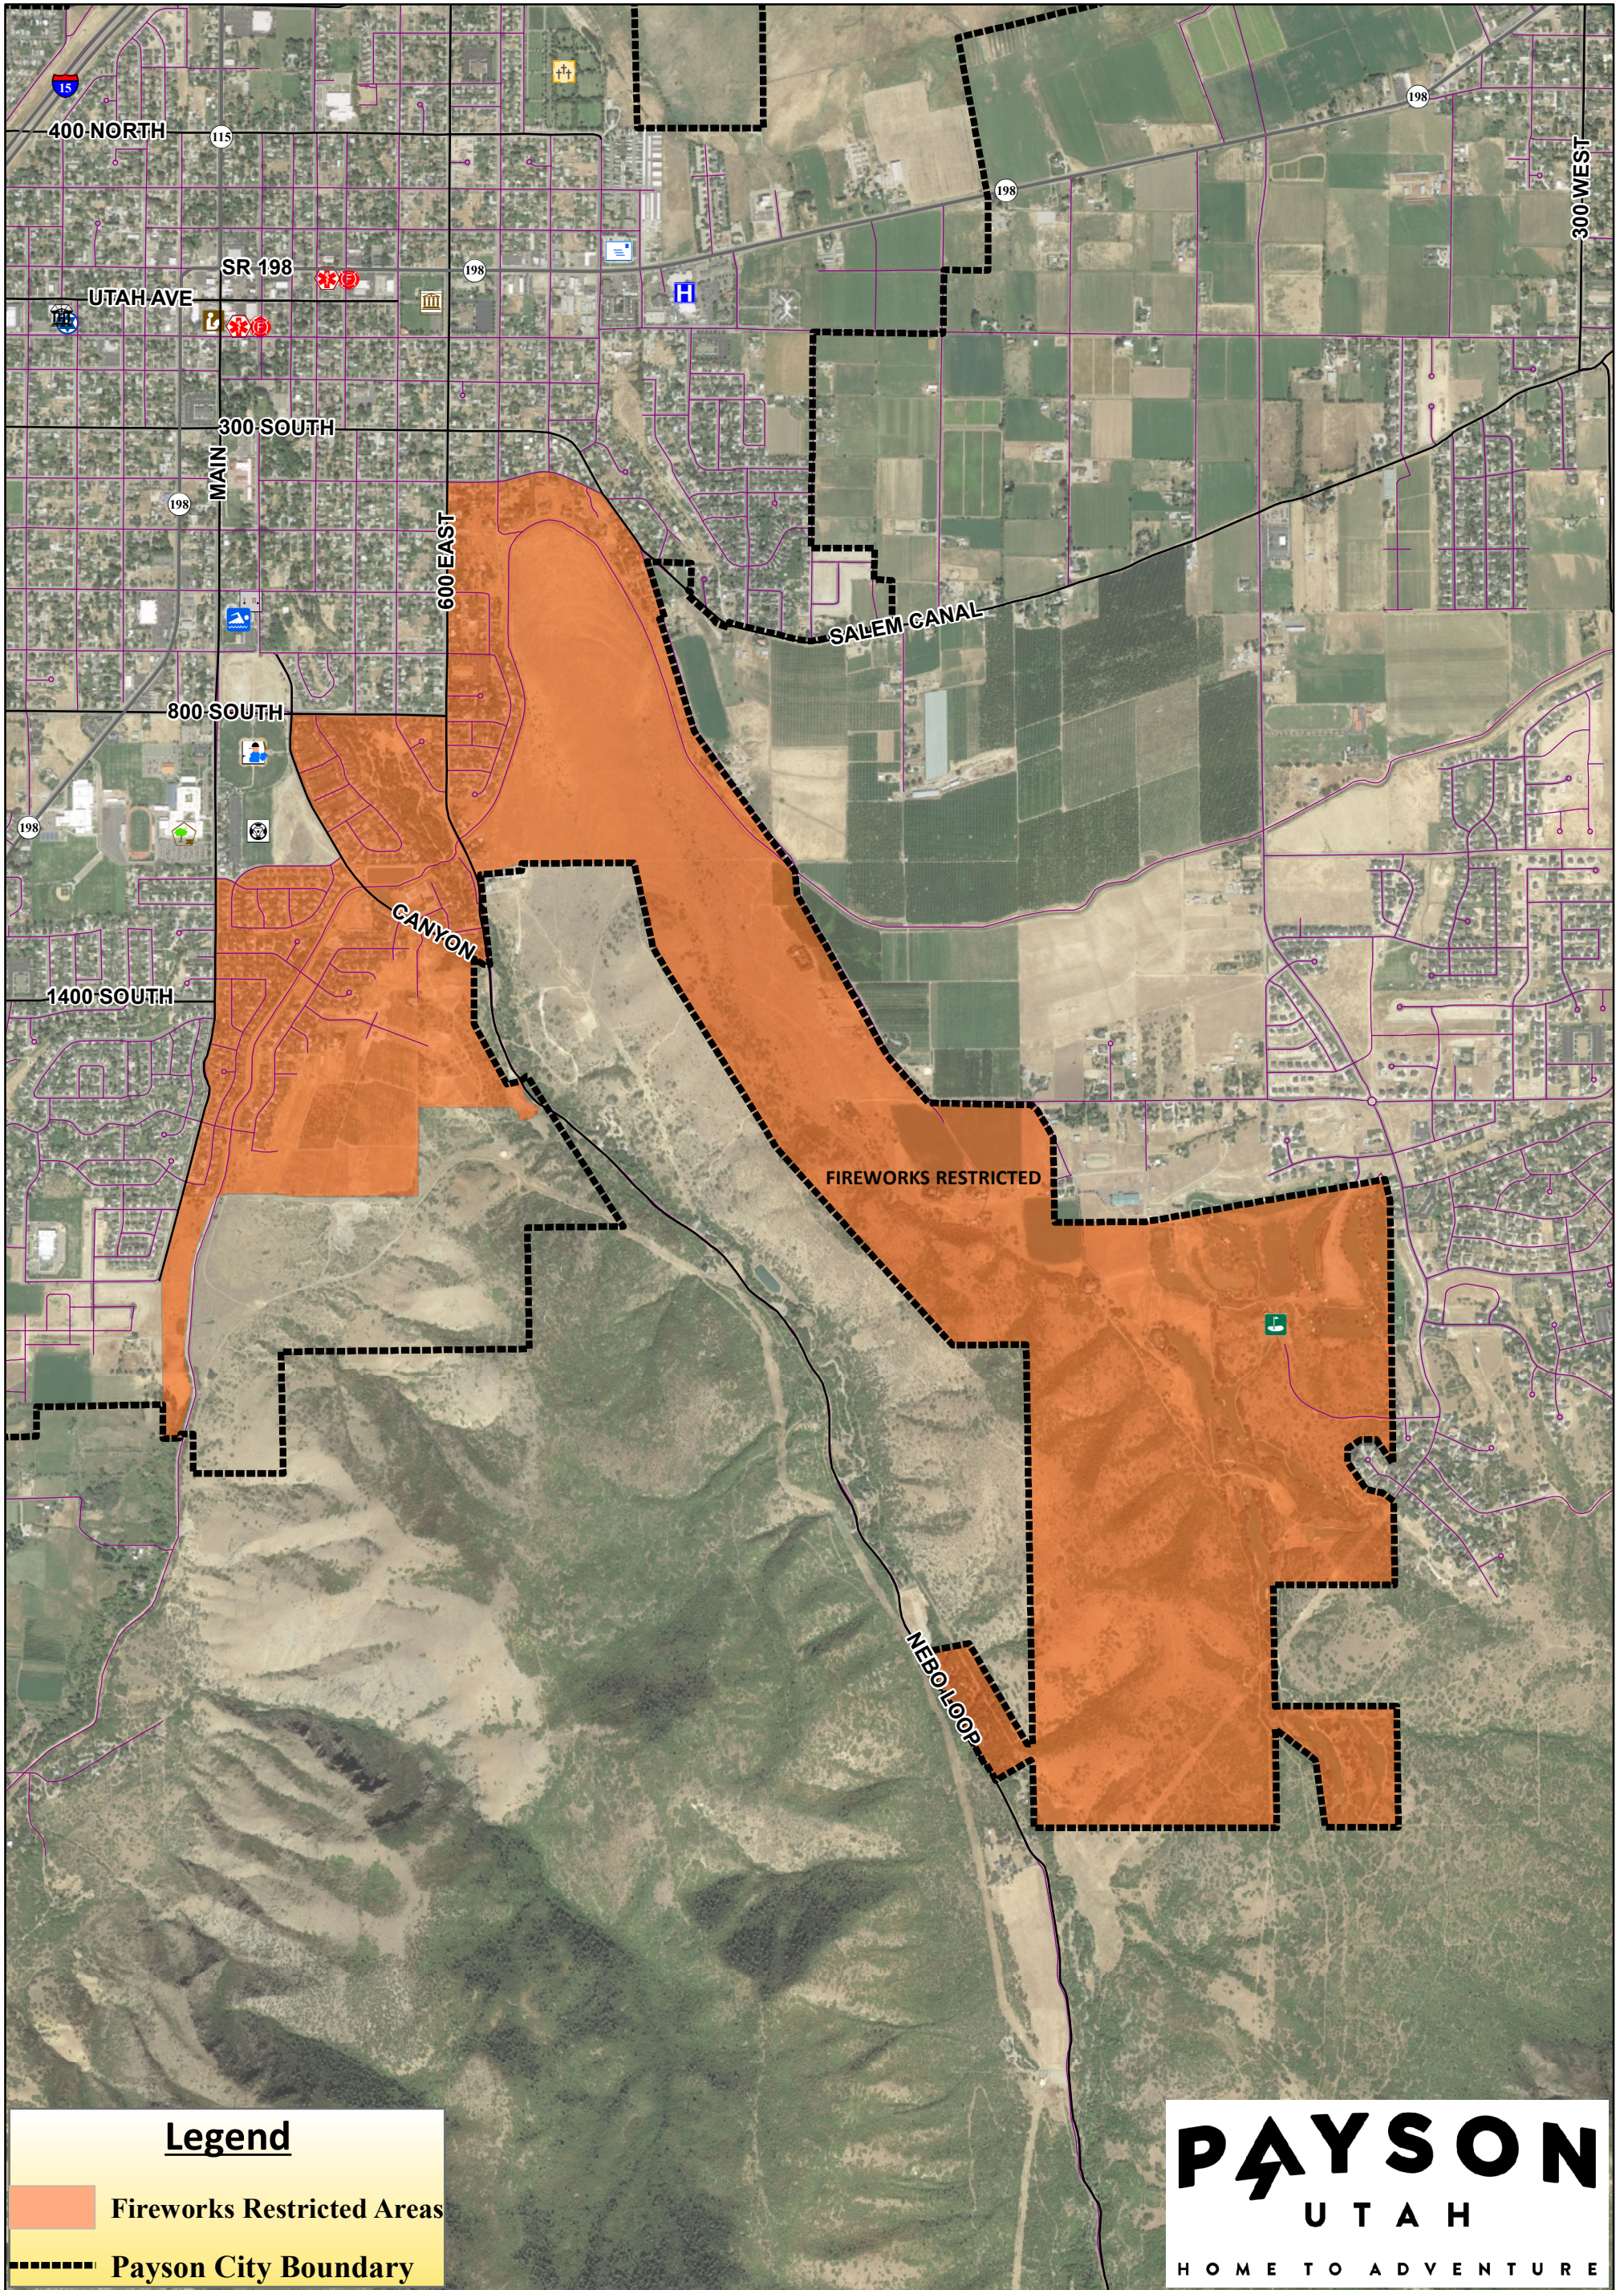

PAYSON CITY

FIREWORKS RESTRICTED AREAS

Legend

-  Fireworks Restricted Areas
-  Payson City Boundary

0 0.1 0.2 Miles

PAYSON CITY

FIREWORKS RESTRICTED AREAS

PAYSON CITY

FIREWORKS RESTRICTED AREAS

Legend

-  Fireworks Restricted Areas
-  Payson City Boundary

PAYSON
UTAH
HOME TO ADVENTURE