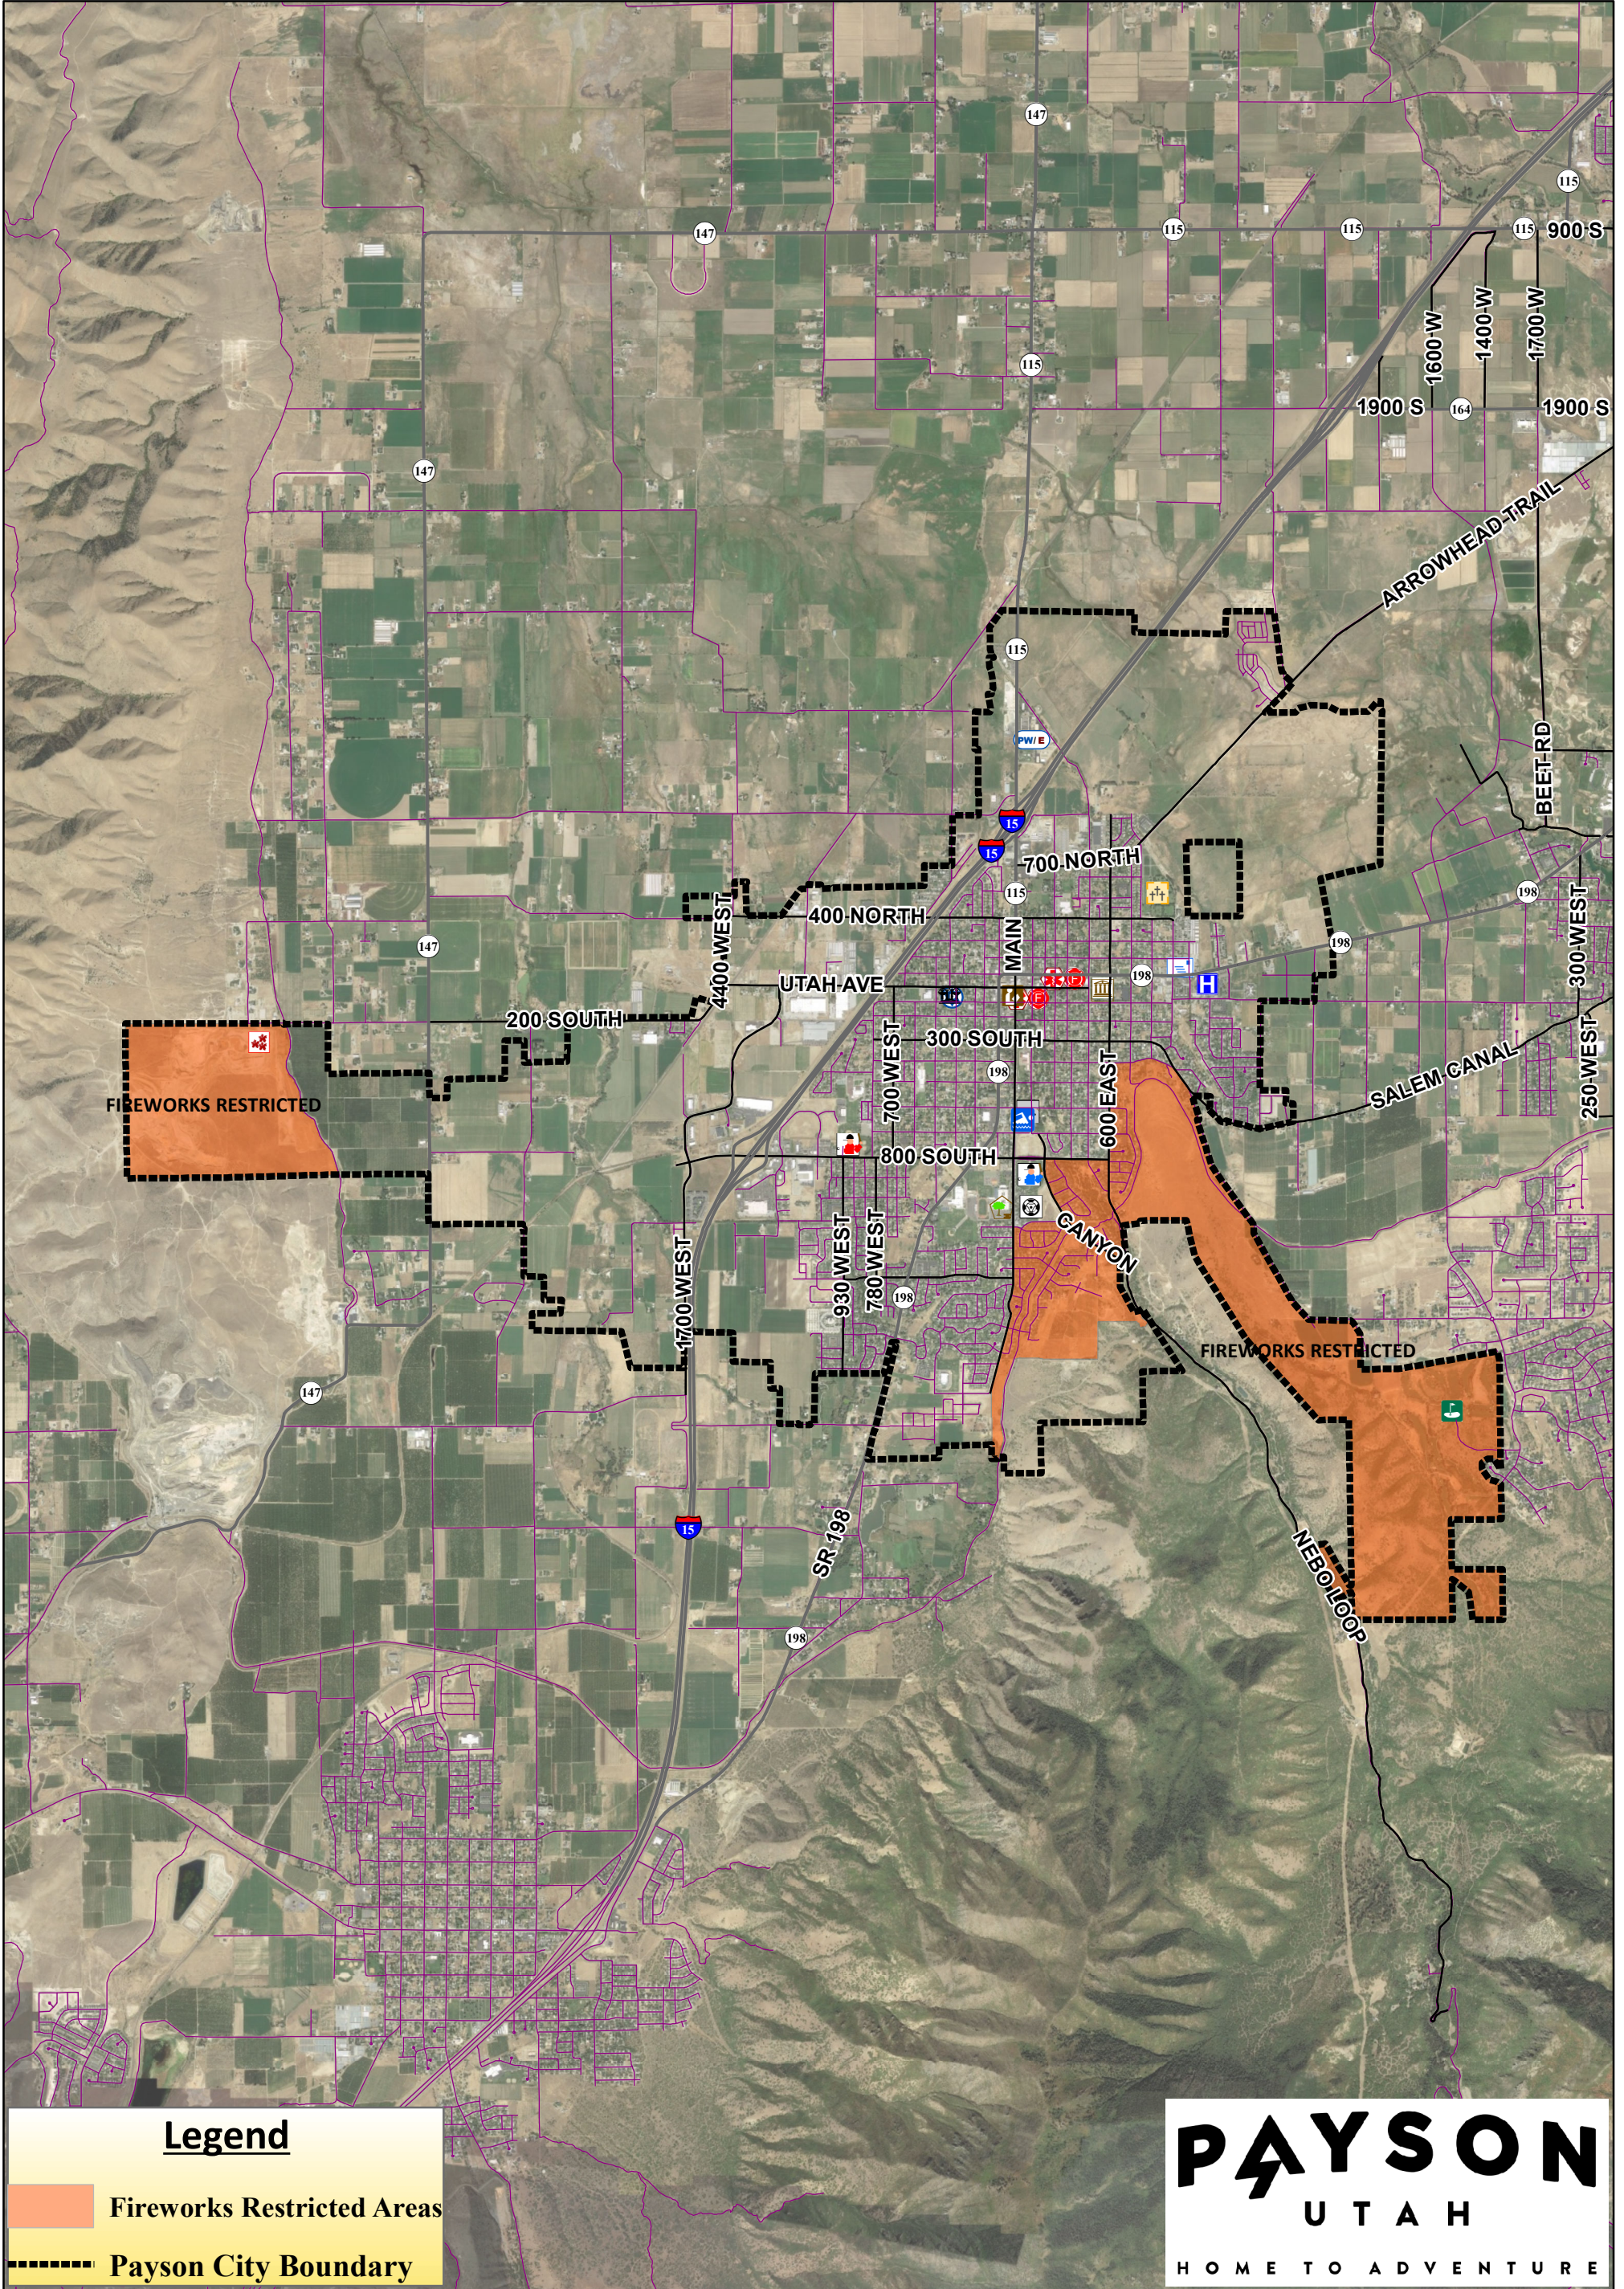

PAYSON CITY

FIREWORKS RESTRICTED AREAS

Legend

-  Fireworks Restricted Areas
-  Payson City Boundary

0 0.1 0.2 Miles

PAYSON CITY

FIREWORKS RESTRICTED AREAS

PAYSON CITY

FIREWORKS RESTRICTED AREAS

Legend

-  Fireworks Restricted Areas
-  Payson City Boundary

PAYSON
UTAH
HOME TO ADVENTURE