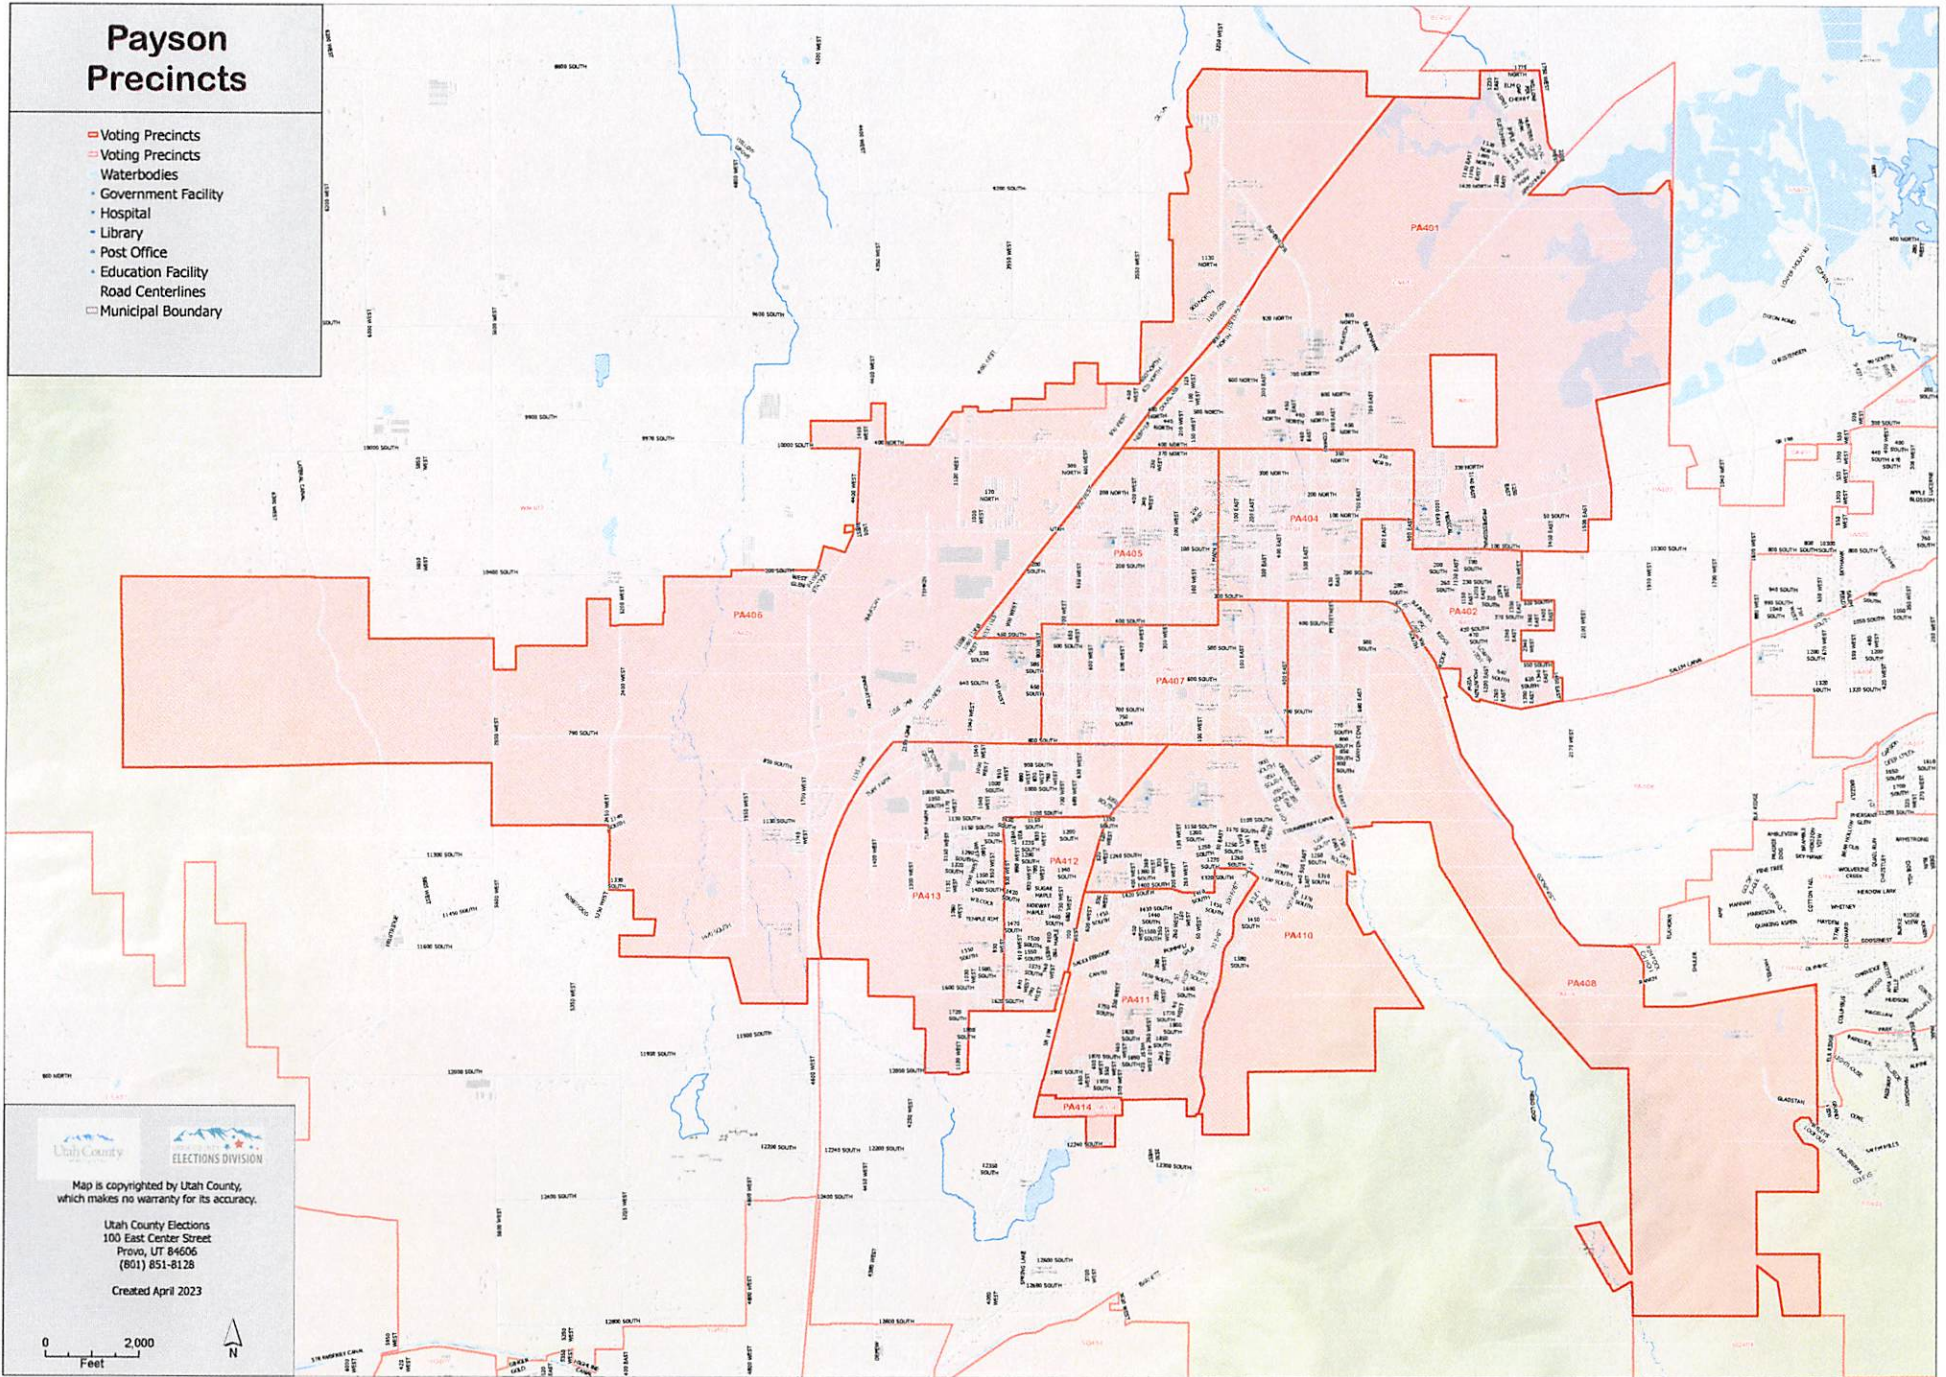

Payson Precincts

- ▭ Voting Precincts
- ▭ Voting Precincts
- ▭ Waterbodies
- ▭ Government Facility
- ▭ Hospital
- ▭ Library
- ▭ Post Office
- ▭ Education Facility
- ▭ Road Centerlines
- ▭ Municipal Boundary

Created April 2023

0 2,000
Feet